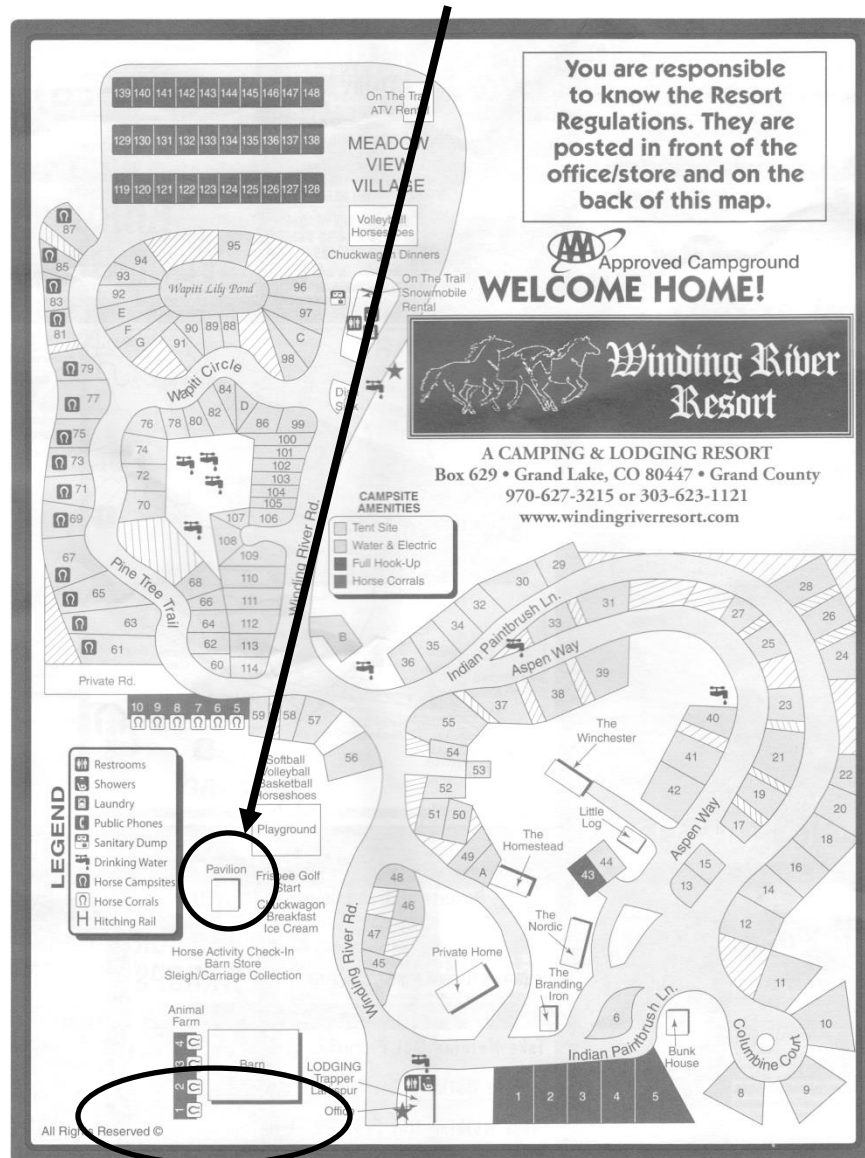

**Winter Park Christian Church's August 15<sup>th</sup> Saturday Evening Service  
will be at Winding River Resort at 6:00pm!  
Baptism at 3:00pm; Food and Fellowship 3:30 – 6:00pm**

**Directions to Winding River Resort:**

From Granby, take Hwy 34 north toward Grand Lake (do not turn in at the G.L. intersection)  
At the Grand Lake intersection, stay on Hwy 34 and go 1.5 miles north  
Turn left on to Road 491 (across from Kawuneeche Visitor Center)  
Go 1.5 miles on Road 491 to the Winding River Resort.  
See Entrance to the Campground at the bottom of this map.

**Map of Campground**

**Location of food and fellowship between 3:30 and 6:00  
And Saturday PM Service at 6:00**

**Entrance to Campground**

**The Baptism will be on the Colorado River near the barn at the front entrance at 3:00pm**